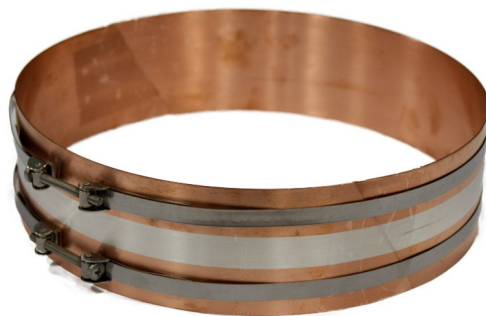

DATASHEET

SLIPRING

AVAILABLE SIZES

Standard Diameters	70 – 949 mm
Tread	Silver plating
Material	incl. 2 bandclamps